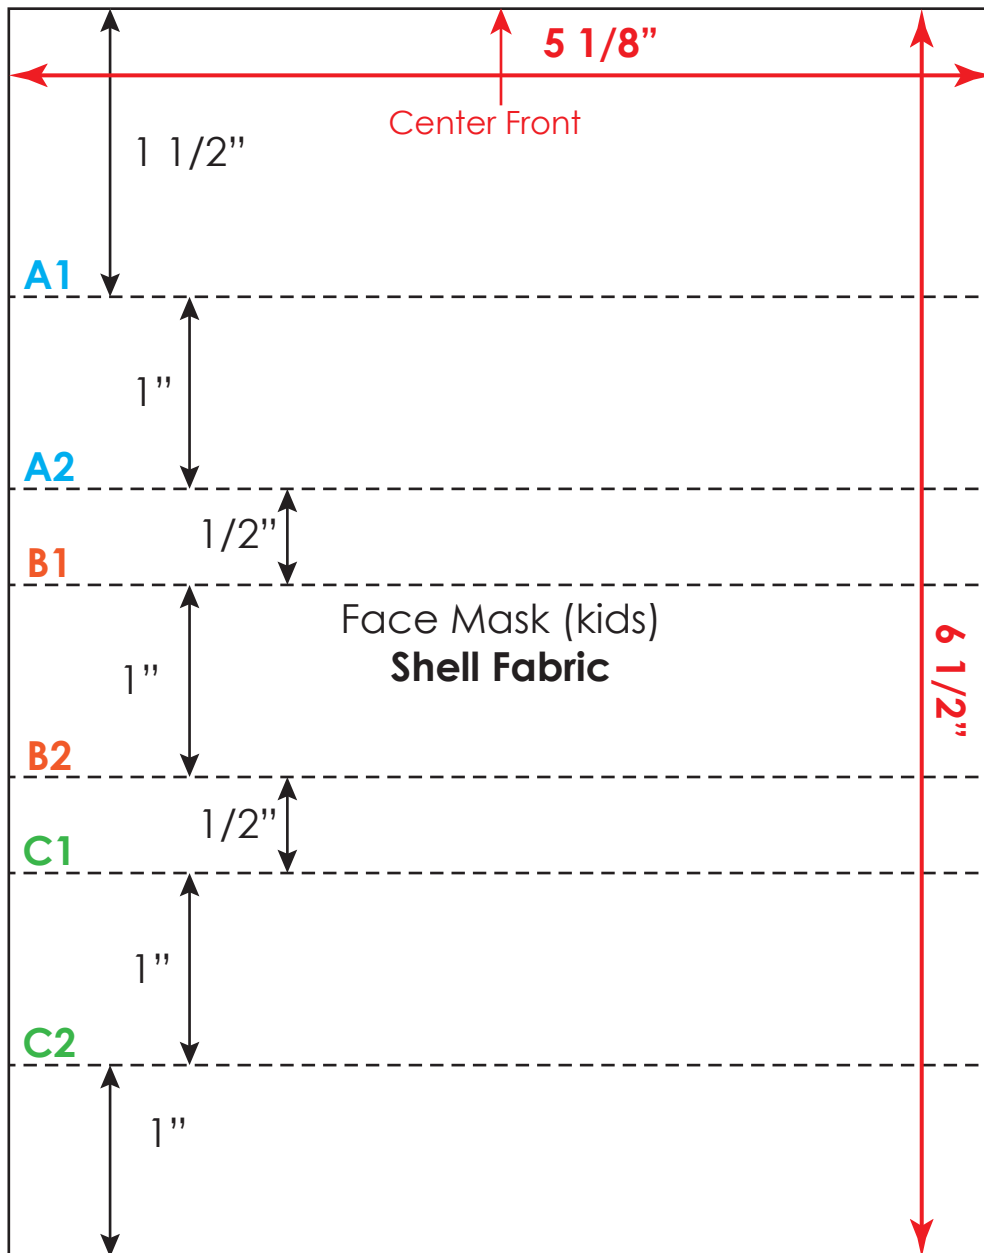

DIY Face Mask (Shell Fabric)

DIY 口罩紙樣 (面層/防水層)

by 明愛元朗鄉郊社區發展計劃- 錦愛環保組

Date: 10th Feb, 2020

DIY Face Mask (Lining)

DIY 口罩紙樣 (親膚層)

by 明愛元朗鄉郊社區發展計劃- 錦愛環保組

Date: 10th Feb, 2020