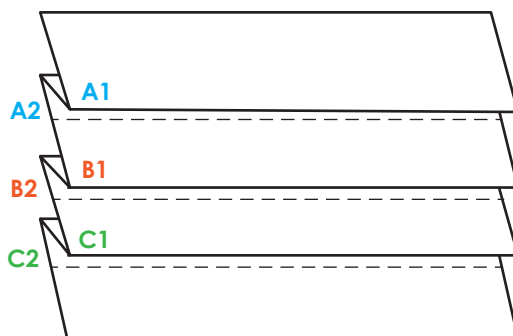

DIY Face Mask (Shell Fabric)

DIY 口罩紙樣 (面層/防水層)

by 明愛元朗鄉郊社區發展計劃- 錦愛環保組

Date: 10th Feb, 2020

DIY Face Mask (Lining)

DIY 口罩紙樣 (親膚層)

by 明愛元朗鄉郊社區發展計劃- 錦愛環保組

Date: 10th Feb, 2020